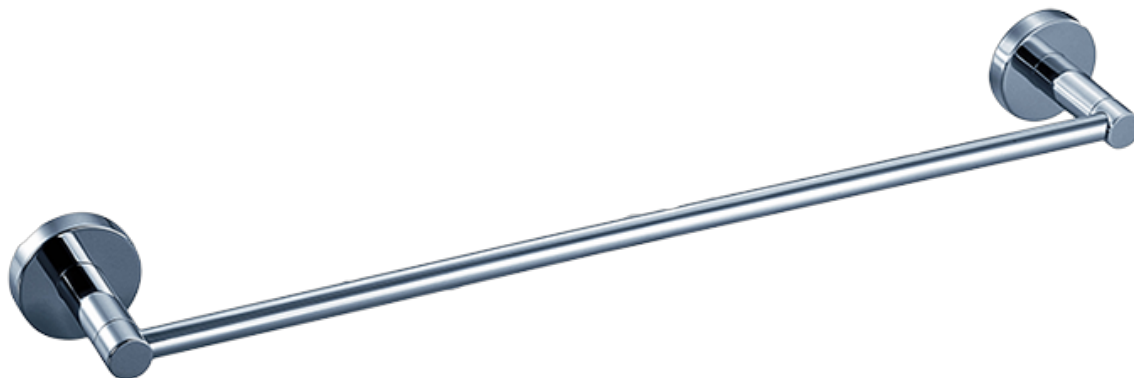

BATHROOM  
M.E./Bali 18" Towel Bar  
**G-9133**

**GRAFF®**

**Finishes**

							
24K Gold	24K Brushed Gold	Brushed Brass PVD	Architectural Black™	Brushed Onyx PVD®	Brushed OR'osa PVD®	Gunmetal	Matte Black
							
Olive Bronze	Onyx PVD®	Polished Brass PVD	Polished Chrome	Polished Nickel	OR'osa PVD®	Steelnox® (Satin Nickel)	Unfinished Brass
							
Unfinished Brushed Brass	Vintage Brushed Brass	Architectural White					

# G-9133