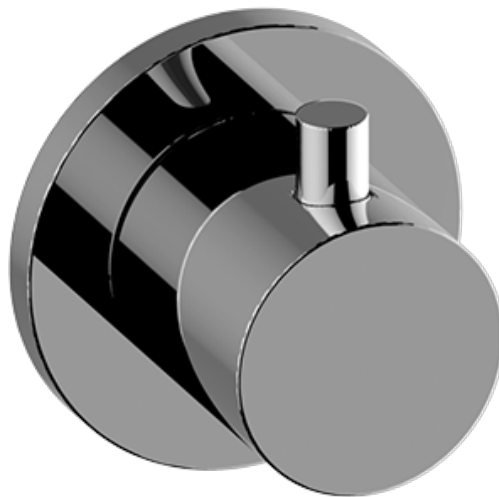

SHOWER
M-Series Round Stop/Volume
Control Trim Plate and Handle
G-8097-RH1-T