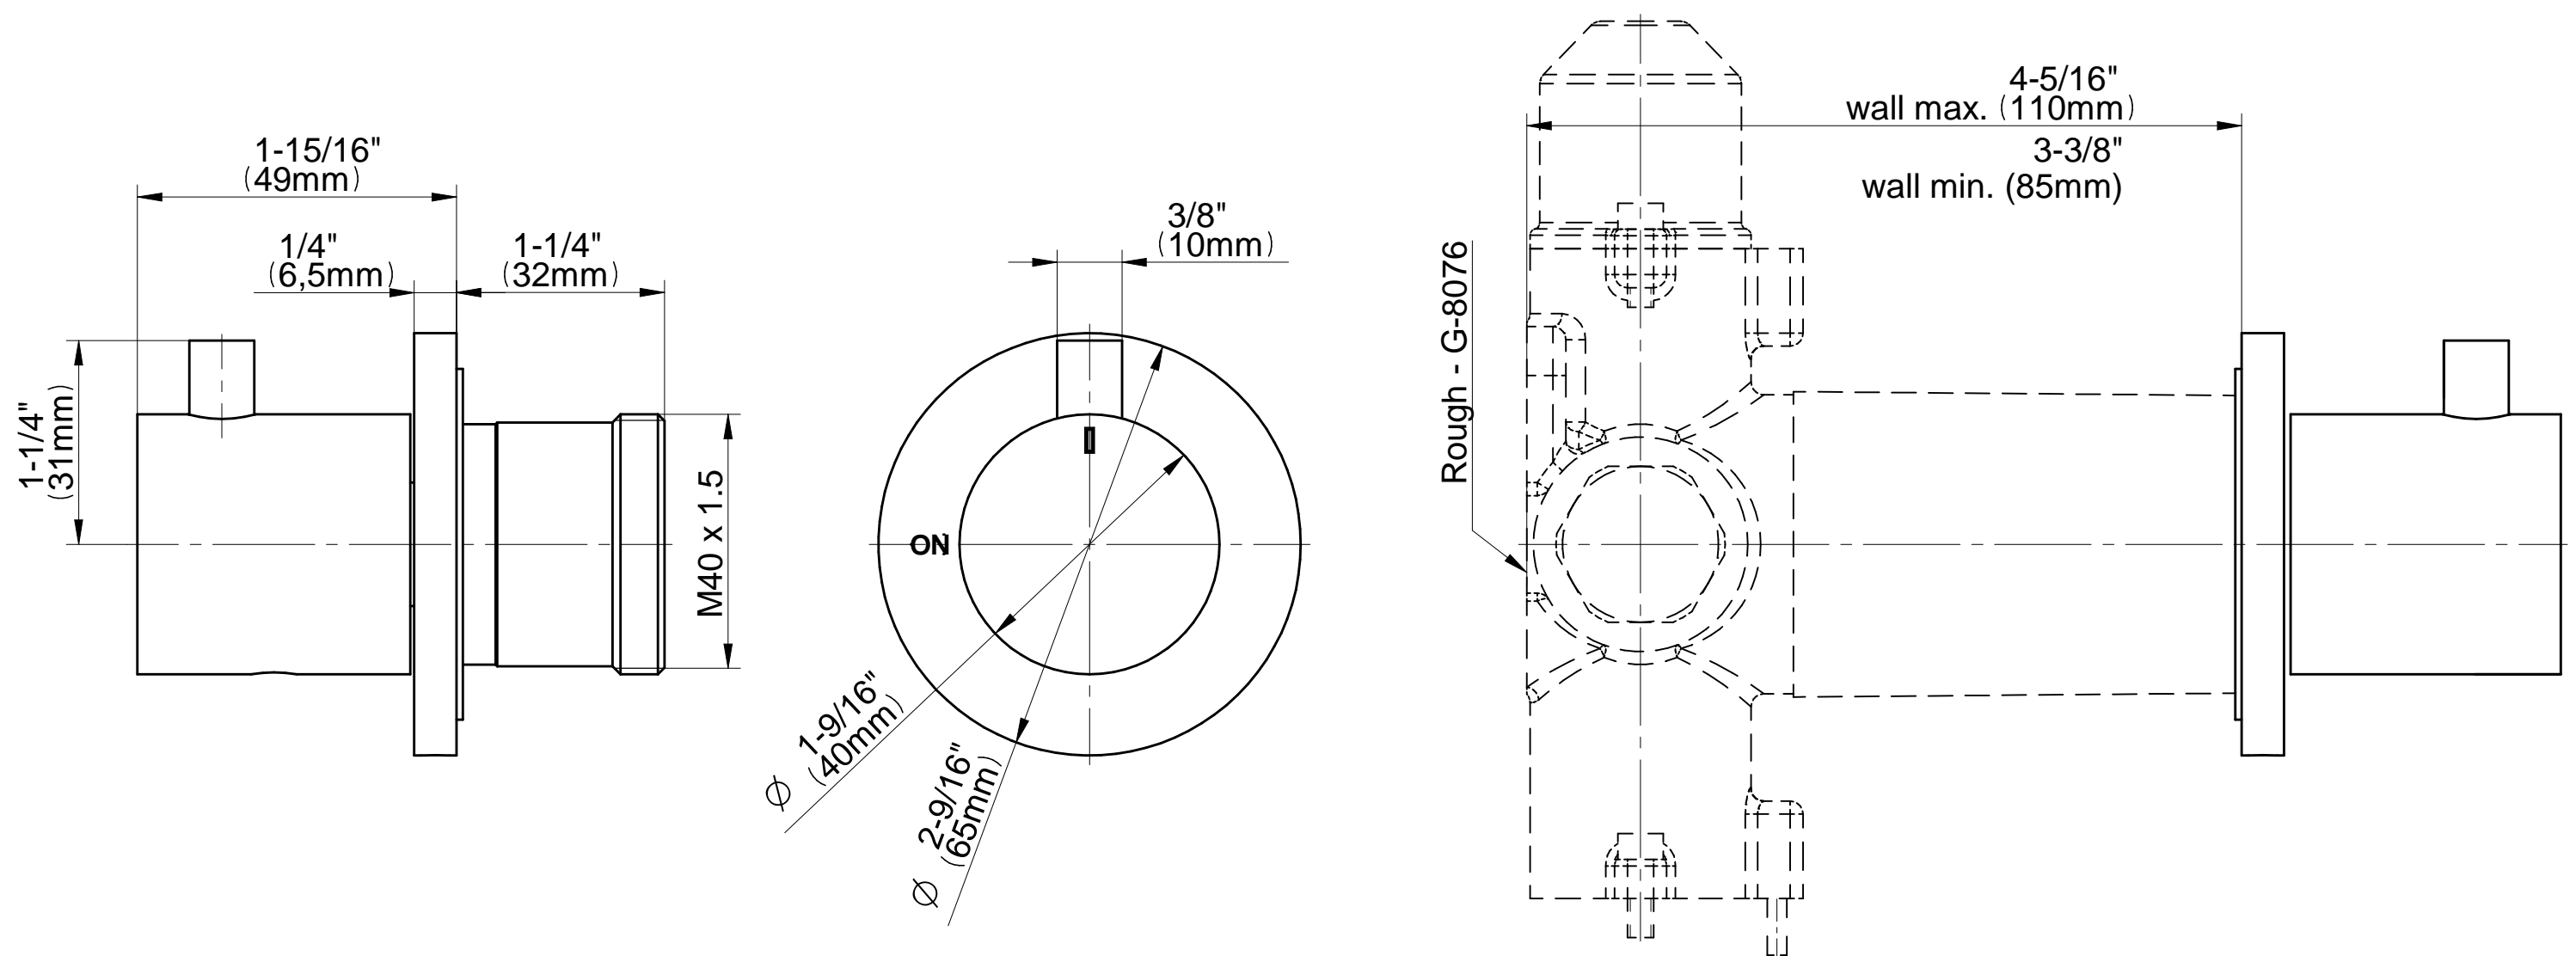

G-8097-RH1-T

Stop/Volume Control Valve - Trim - M-Series

GRAFF®
CUTTING EDGE DESIGN