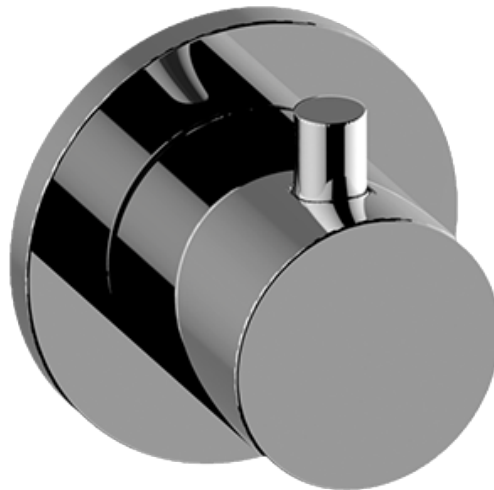

## Product Features

- 3/4" universal inlets/outlets with female threads
- Stacking inlet feature
- Supplied with protective plastic cover
- CalGreen compliant dependent on functions

[www.graff-faucets.com](http://www.graff-faucets.com) | phone: 800-954-4723

SHOWER  
M-Series Round Three-Way  
Diverter Valve Trim Plate and  
Handle  
**G-8069-RH1-T**

**Information**

- Single metal handle
- Decorative trim plate
- Use with G-8053 3-way diverter control rough valve WITH off function
- To complete package, you must order rough valve