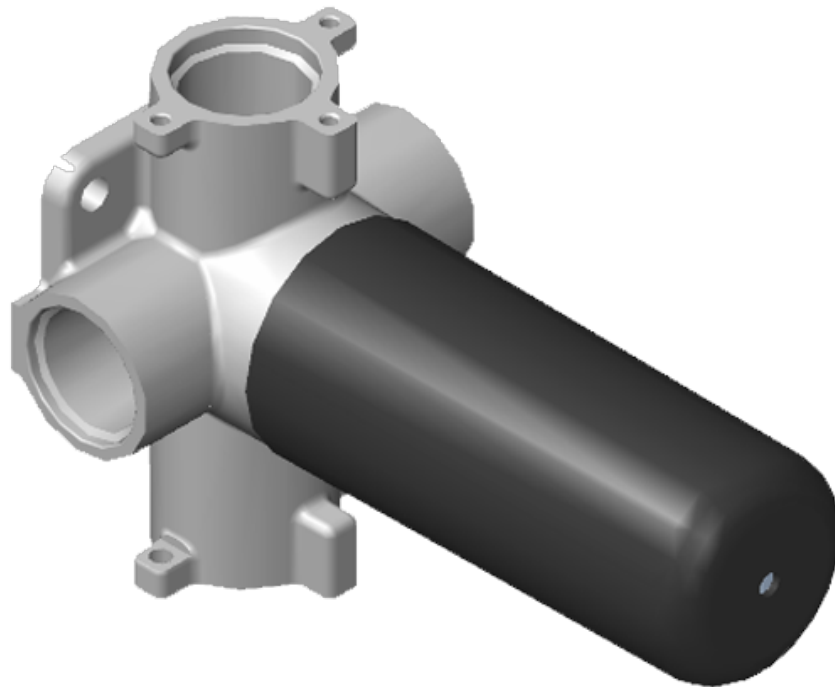

SHOWER
Three-Way Diverter Control Valve
WITH Off Function (No Pass-
Through)
G-8053