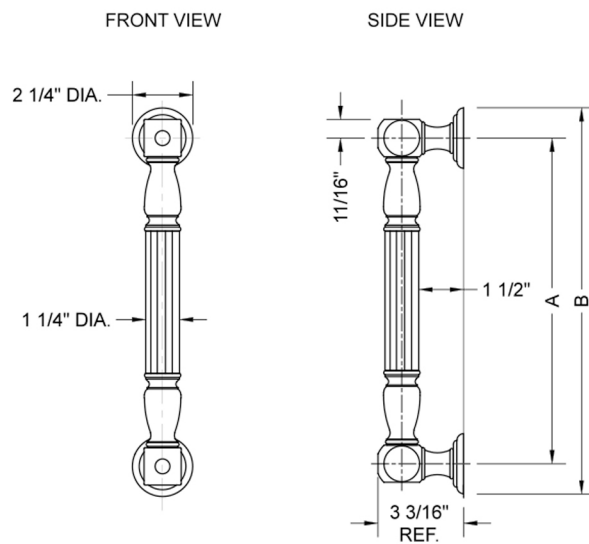

60" G21 Straight Grab Bar

Model #: G21-60-

FEATURES:

- ADA compliant when properly installed
- All brass construction, fully polished & plated
- All grab bars can be custom sized. Contact JACLO for pricing & availability
- Optional handshower sliders and toilet paper/wash cloth holders can be added only upon initial order
- Grab bars over 32" REQUIRE a middle post

SPECIFICATION DRAWING:

BRASS LUXURY GRAB BAR			
PART. #	DESCRIPTION	A	B
G21-12-XX	12" CENTER TO CENTER	12"	14 1/4"
G21-16-XX	16" CENTER TO CENTER	16"	18 1/4"
G21-18-XX	18" CENTER TO CENTER	18"	20 1/4"
G21-24-XX	24" CENTER TO CENTER	24"	26 1/4"
G21-32-XX	32" CENTER TO CENTER	32"	34 1/4"
*NOTE: GRAB BARS OVER 32" REQUIRE A MIDDLE POST			
G21-36-XX	36" CENTER TO CENTER	36"	38 1/4"
G21-42-XX	42" CENTER TO CENTER	42"	44 1/4"
G21-48-XX	48" CENTER TO CENTER	48"	50 1/4"
G21-60-XX	60" CENTER TO CENTER	60"	62 1/4"