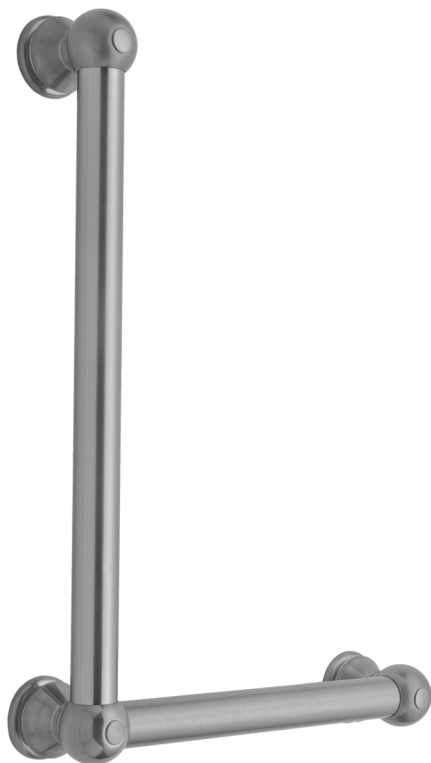

G30 24H x 16W 90° Right Hand Grab Bar

Model #: **G30-24H-16W-RH-**

FEATURES:

- ADA compliant when properly installed
- All brass construction, fully polished & plated
- All grab bars can be custom sized. Contact JACLO for pricing & availability
- Optional handshower sliders and toilet paper/wash cloth holders can be added only upon initial order
- Grab bars over 32" REQUIRE a middle post

AVAILABLE FINISHES:

| | | |
|-------------------------|-------------------------|-----------------------|
| Polished Chrome (PCH) | Satin Chrome (SC) | Bronze Umber (BU) |
| Satin Nickel (SN) | Pewter (PEW) | Caramel Bronze (CB) |
| Polished Nickel (PN) | Antique Brass (AB) | Antique Copper (ACU) |
| Oil-Rubbed Bronze (ORB) | Polished Brass (PB) | Polished Copper (PCU) |
| Vintage Bronze (VB) | Satin Brass (SB) | Rose Gold (RG) |
| Matte Black (MBK) | Satin Gold (SG) | Polished Gold (PG) |
| Black Nickel (BKN) | Bombay Gold (BG) | Jewelers Gold (JG) |
| Europa Bronze (EB) | White (WH) | Sedona Beige (SDB) |
| Tristan Brass (TB) | Unlacquered Brass (ULB) | Satin Cooper (SCU) |

SPECIFICATION DRAWING:

| BRASS LUXURY GRAB BAR | | | |
|-----------------------|------------------|--------|--------|
| PART. # | DESCRIPTION | A H | B W |
| G30-12H-12W | CENTER TO CENTER | 12" | 12" |
| G30-12H-16W | CENTER TO CENTER | 12" | 16" |
| G30-12H-24W | CENTER TO CENTER | 12" | 24" |
| G30-12H-32W | CENTER TO CENTER | 12" | 32" |
| G30-16H-12W | CENTER TO CENTER | 16" | 12" |
| G30-16H-16W | CENTER TO CENTER | 16" | 16" |
| G30-16H-24W | CENTER TO CENTER | 16" | 24" |
| G30-16H-32W | CENTER TO CENTER | 16" | 32" |
| G30-24H-12W | CENTER TO CENTER | 24" | 12" |
| G30-24H-16W | CENTER TO CENTER | 24" | 16" |
| G30-24H-24W | CENTER TO CENTER | 24" | 24" |
| G30-24H-32W | CENTER TO CENTER | 24" | 32" |
| G30-32H-12W | CENTER TO CENTER | 32" | 12" |
| G30-32H-16W | CENTER TO CENTER | 32" | 16" |
| G30-32H-24W | CENTER TO CENTER | 32" | 24" |
| G30-32H-32W | CENTER TO CENTER | 32" | 32" |