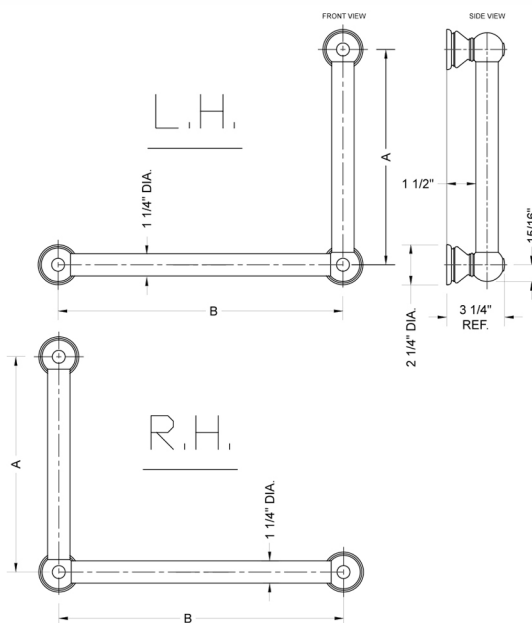

G30 24H x 16W 90° Right Hand Grab Bar

Model #: **G30-24H-16W-RH-**

FEATURES:

- ADA compliant when properly installed
- All brass construction, fully polished & plated
- All grab bars can be custom sized. Contact JACLO for pricing & availability
- Optional handshower sliders and toilet paper/wash cloth holders can be added only upon initial order
- Grab bars over 32" REQUIRE a middle post

SPECIFICATION DRAWING:

| BRASS LUXURY GRAB BAR | | | |
|-----------------------|------------------|--------|--------|
| PART. # | DESCRIPTION | A H | B W |
| G30-12H-12W | CENTER TO CENTER | 12" | 12" |
| G30-12H-16W | CENTER TO CENTER | 12" | 16" |
| G30-12H-24W | CENTER TO CENTER | 12" | 24" |
| G30-12H-32W | CENTER TO CENTER | 12" | 32" |
| G30-16H-12W | CENTER TO CENTER | 16" | 12" |
| G30-16H-16W | CENTER TO CENTER | 16" | 16" |
| G30-16H-24W | CENTER TO CENTER | 16" | 24" |
| G30-16H-32W | CENTER TO CENTER | 16" | 32" |
| G30-24H-12W | CENTER TO CENTER | 24" | 12" |
| G30-24H-16W | CENTER TO CENTER | 24" | 16" |
| G30-24H-24W | CENTER TO CENTER | 24" | 24" |
| G30-24H-32W | CENTER TO CENTER | 24" | 32" |
| G30-32H-12W | CENTER TO CENTER | 32" | 12" |
| G30-32H-16W | CENTER TO CENTER | 32" | 16" |
| G30-32H-24W | CENTER TO CENTER | 32" | 24" |
| G30-32H-32W | CENTER TO CENTER | 32" | 32" |