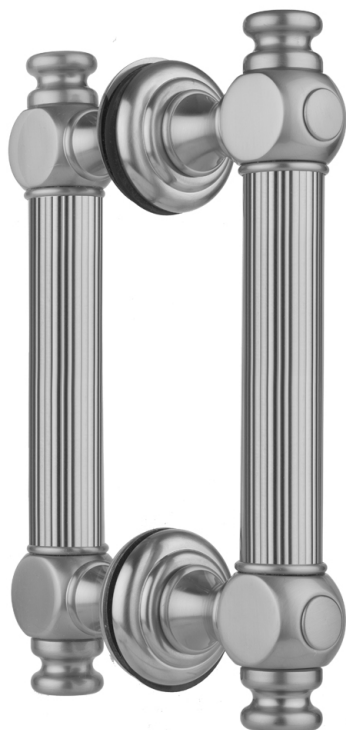

# 8" H61 Reeded with End Caps Back to Back Shower Door Pull

**Model #: H61-BB-8-**

## FEATURES:

- Can be mounted vertically or horizontally
- Can be used as a towel bar when mounted horizontally
- Not to be used as a grab bar
- All brass construction, full polished & plated
- Includes rubber gaskets for glass door installation
- Custom sizes available- Contact JACLO for pricing & availability

## AVAILABLE FINISHES:

Polished Chrome (PCH)	Satin Chrome (SC)	Bronze Umber (BU)
Satin Nickel (SN)	Pewter (PEW)	Caramel Bronze (CB)
Polished Nickel (PN)	Antique Brass (AB)	Antique Copper (ACU)
Oil-Rubbed Bronze (ORB)	Polished Brass (PB)	Polished Copper (PCU)
Vintage Bronze (VB)	Satin Brass (SB)	Rose Gold (RG)
Matte Black (MBK)	Satin Gold (SG)	Polished Gold (PG)
Black Nickel (BKN)	Bombay Gold (BG)	Jewelers Gold (JG)
Europa Bronze (EB)	White (WH)	Sedona Beige (SDB)
Tristan Brass (TB)	Unlacquered Brass (ULB)	Satin Cooper (SCU)