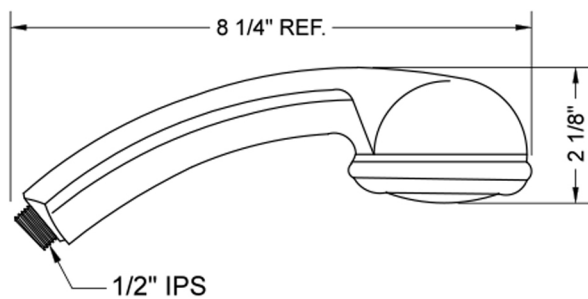

SPECIFICATION DRAWING:

SPRAY PATTERNS:

COMPLIANCES:

CEC

Complies with: ASME A112.18.1-2012/CSA B125.1-12