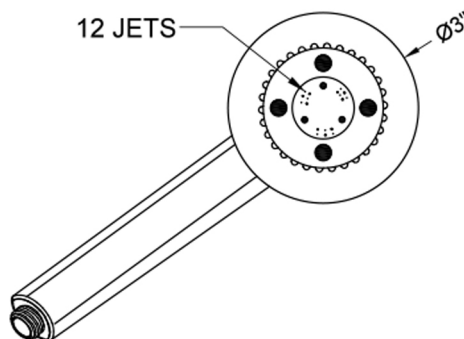

SPECIFICATION DRAWING:

SPRAY PATTERNS:

COMPLIANCES:

CEC

Complies with: ASME A112.18.1-2012/CSA B125.1-12