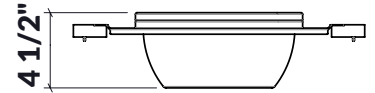

225208 | SERVING BOARD BOWL AND COLANDER

STAINLESS STEEL SINK ACCESSORY

Specifications

Model	225208
Handle	Walnut
Compatible bowl dimension (front-to-back)	17"
Overall dimensions	12" x 18" x 4 1/2"

Features