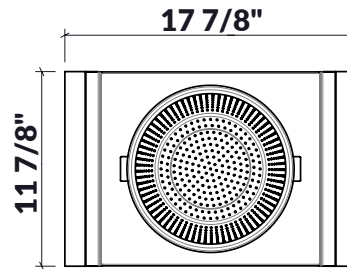

225208 | SERVING BOARD BOWL AND COLANDER

STAINLESS STEEL SINK ACCESSORY

Specifications

Model	225208
Handle	Walnut
Compatible bowl dimension (front-to-back)	17"
Overall dimensions	12" x 18" x 4 1/2"

Features