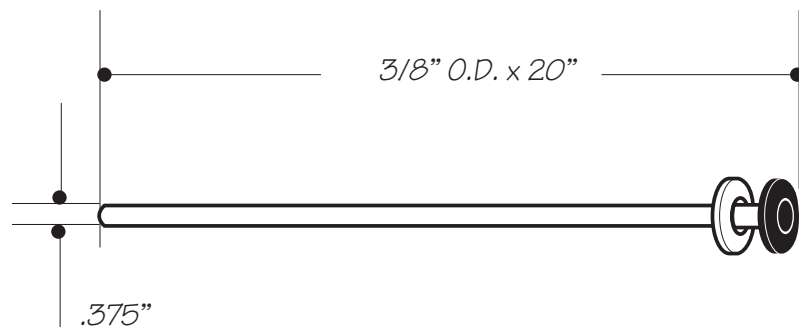

INSTALLATION DIMENSIONS

This model offers you the following features & benefits:

- Annealed brass tube
- 3/8" O.D. x 20" length for toilet applications
- Available in 21 finishes
 - CPB - Polished Chrome
 - SC - Satin Chrome
 - PN - Polished Nickel
 - BRN - Brushed Nickel
 - PEW - Pewter
 - PRN - Pearl Nickel
 - AB - Antique Brass
 - SB - Satin Brass
 - PVD - Polished Brass
 - WB - Weathered Brass
 - WCP - Weathered Copper
 - ACP - Antique Copper
 - PCP - Polished Copper
 - ORB - Oil Rubbed Bronze
 - VB - Venetian Bronze*
 - PVDBB - Brushed Bronze
 - TB - Tuscan Brass
 - MB - Matte Black
 - FG - French Gold
 - GPB - Polished Gold
 - SG - Satin Gold