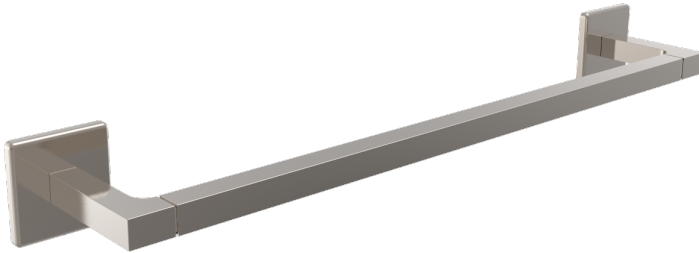

TECHNICAL DETAILS

ADA Compliance: No
 Installation Type: Wall Mounted
 Primary Material: Brass

PRODUCT FEATURES

- Style: Contemporary
- Collection: Mix

CODES & STANDARDS

WARRANTY

Mechanical Warranty: 10 Years from date of purchase.
 finish warranty: see catalog for further information.