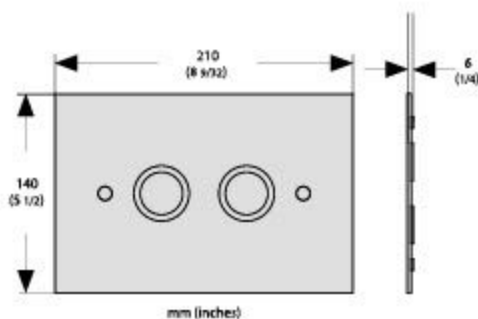

## DIAMOND DUAL FLUSH OMEGA 2100

Design by Helmut Hochwarter

DDF-TAK: Top actuation kit

**DDF-OM2100** Compatible with concealed Geberit tanks  
**Material:** Brass or high grade steel, polished and plated  
**Included:** All fixing material, assembly instruction  
**Actuation:** Mechanical  
**Flush volumes:** Adjustable on the cistern  
 For top actuation, a top actuation kit is needed.