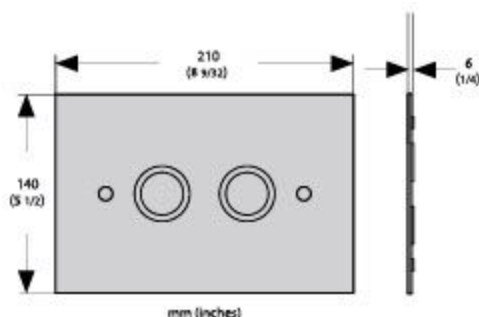

## DIAMOND DUAL FLUSH TOTO 2100

Design by Helmut Hochwarter

mm (inches)

DDF-TAK: Top actuation kit

**DDF-TT2100** Compatible with concealed TOTO tanks  
**Material:** Brass or high grade steel, polished and plated  
**Included:** All fixing material, assembly instruction  
**Actuation:** Mechanical  
**Flush volumes:** Adjustable on the cistern  
 For top actuation, a top actuation kit is needed.