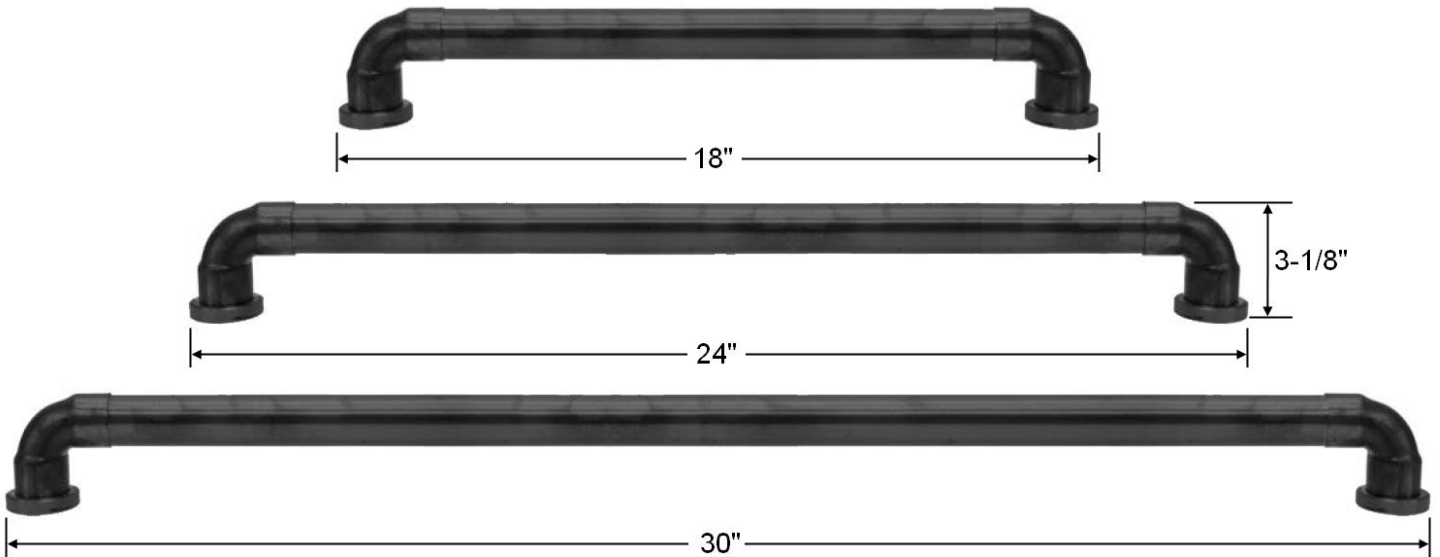

PRODUCT SPECIFICATIONS

Waterbridge Towel Bar
WB-ACC-TB(XX)

Jan 2014

- Mounting hardware included
- Custom sizes and finishes available
