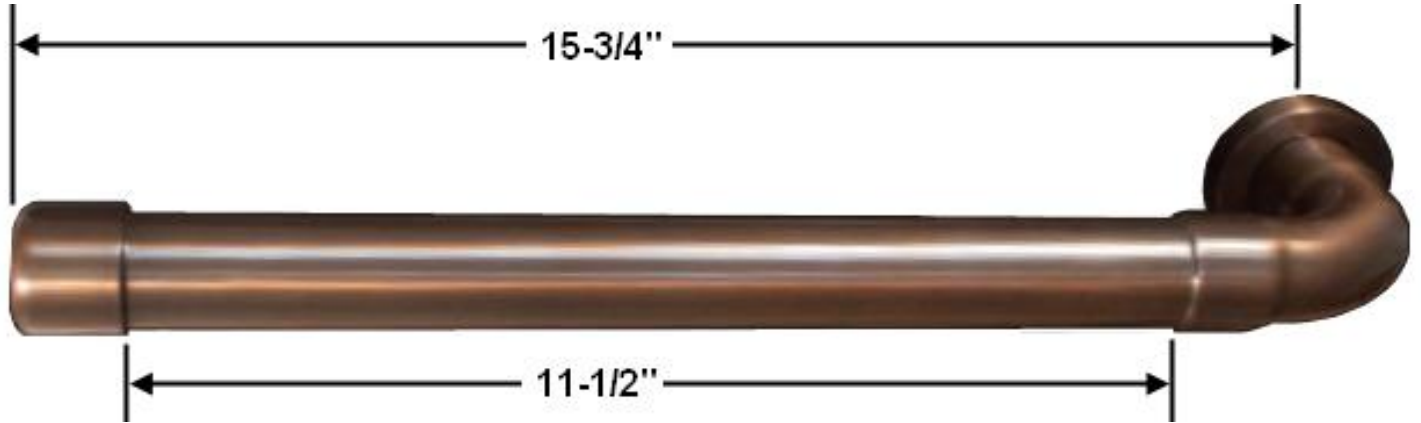

PRODUCT SPECIFICATIONS

Waterbridge Paper Towel Holder
WB-ACC-TB11

Jan 2014

- Mounting hardware included
- Custom sizes and finishes available
