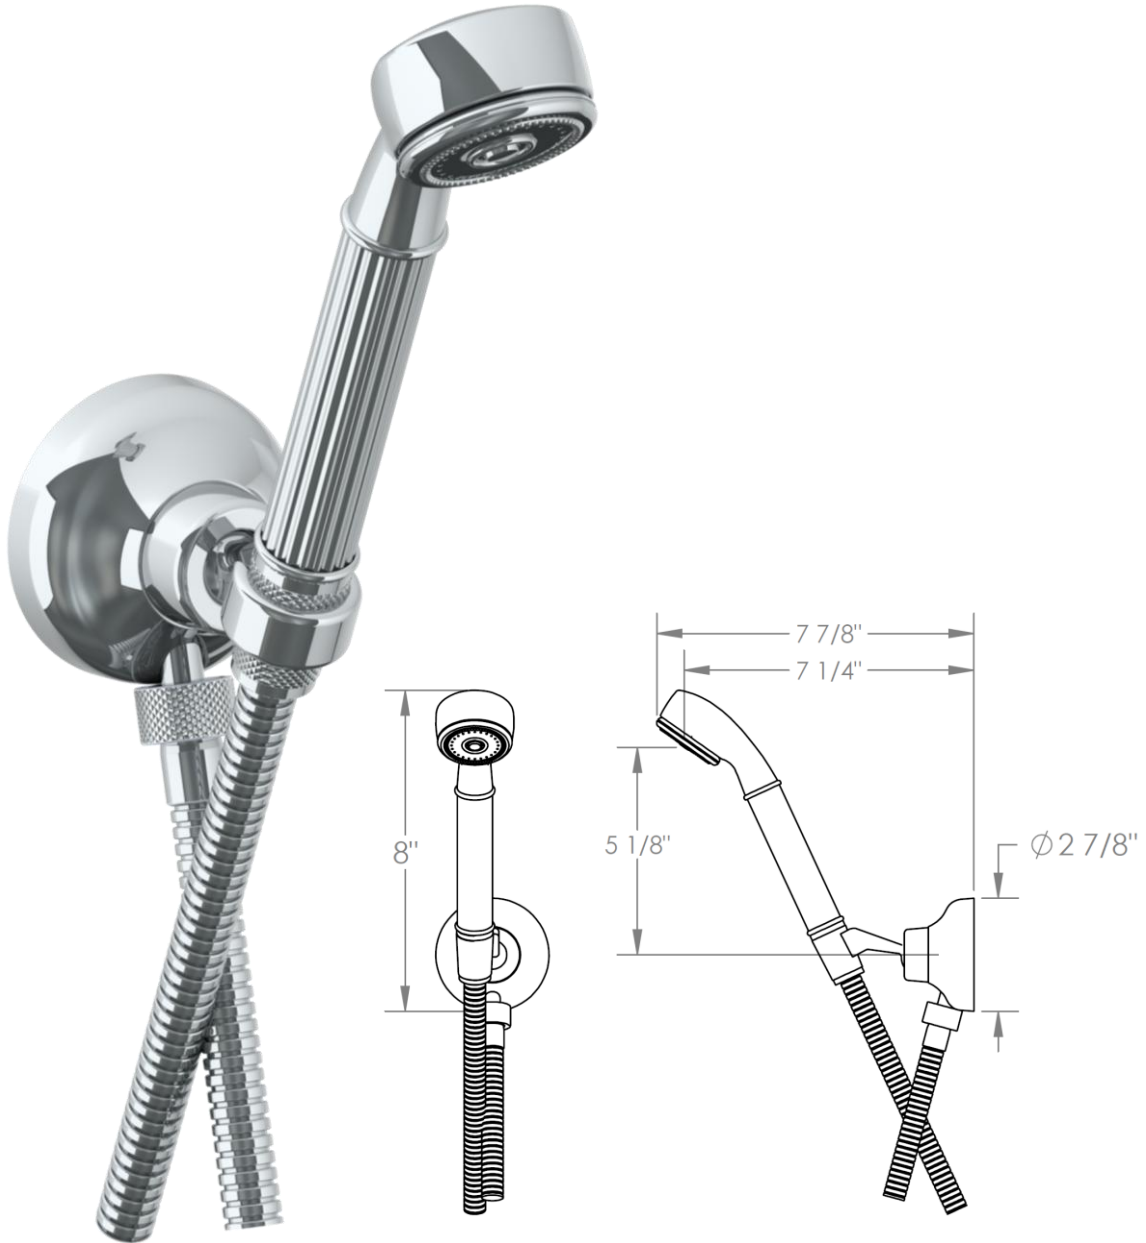

180-HSHK3

Wall Mounted Hand Shower Set
Includes Hand Shower and 69" Hose
Flow Rate: 1.75 GPM

Meets the applicable requirements of ASME A112.18.1-2005/CSA B125.1-05, entitled "Plumbing Supply Fittings"

WATERMARK DESIGNS 10/2/2018