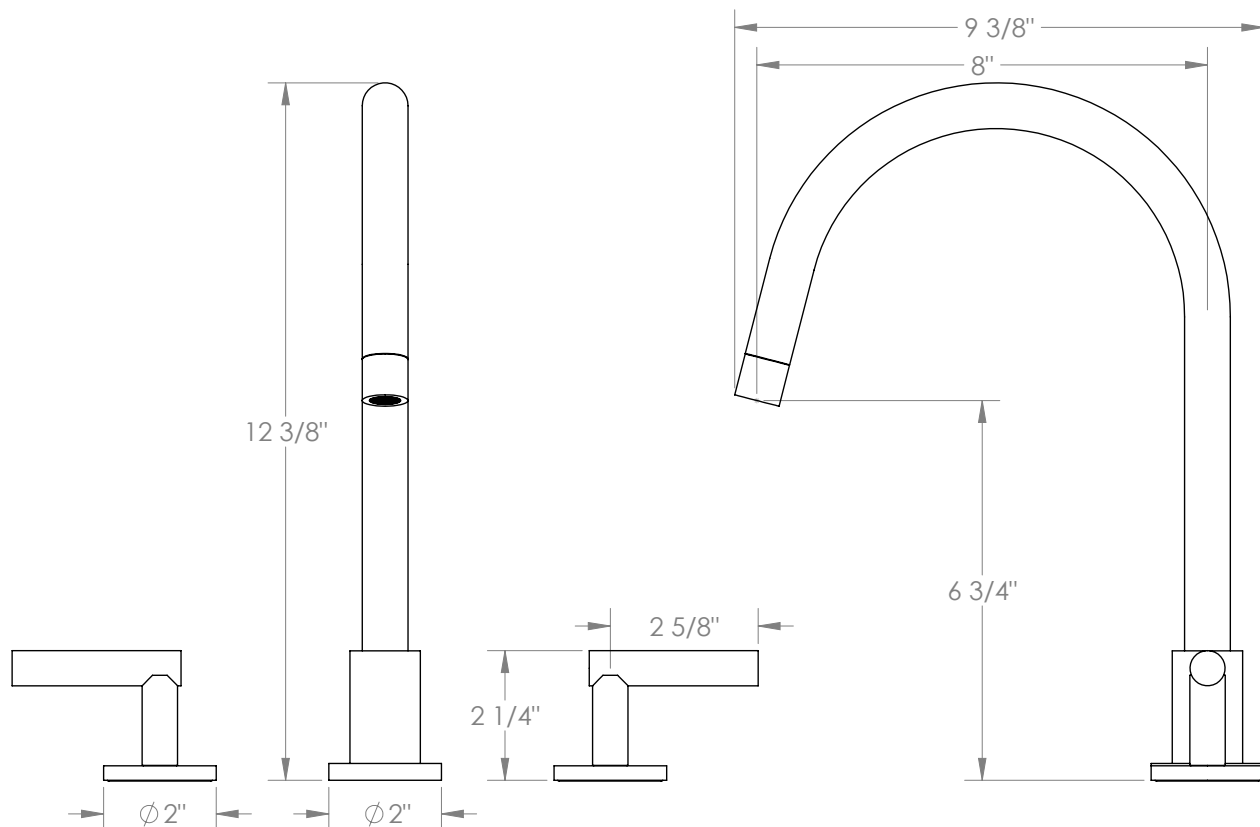

WATERMARK

BROOKLYN, NEW YORK

Loft 2.0
23-7G-L8

Deck Mounted, Two Handle, Gooseneck Faucet

- Fits Deck Up To 3" Thick
- Recommended Mounting Hole: 1-3/8"
- All Lead-Free Brass Construction
- Flow Rate: 1.75 GPM
- 1/4 Turn Ceramic Cartridge
- 360° Rotating Spout
- Professional Installation Required

Available in all finishes shown on the [Watermark Designs website](https://www.watermarkdesigns.com)

Meets the applicable requirements of ASME A112.18.1-2005/CSA B125.1-05, entitled "Plumbing Supply Fittings".

Watermark Designs reserves the right to make revisions without notice to produce specifications. All product dimensions are nominal.

09/2023

350 Dewitt Ave. Brooklyn, NY 11207 USA | T: 1 718 257 2800 | F: 1 718 257 2144 | customerservice@watermark-designs.com