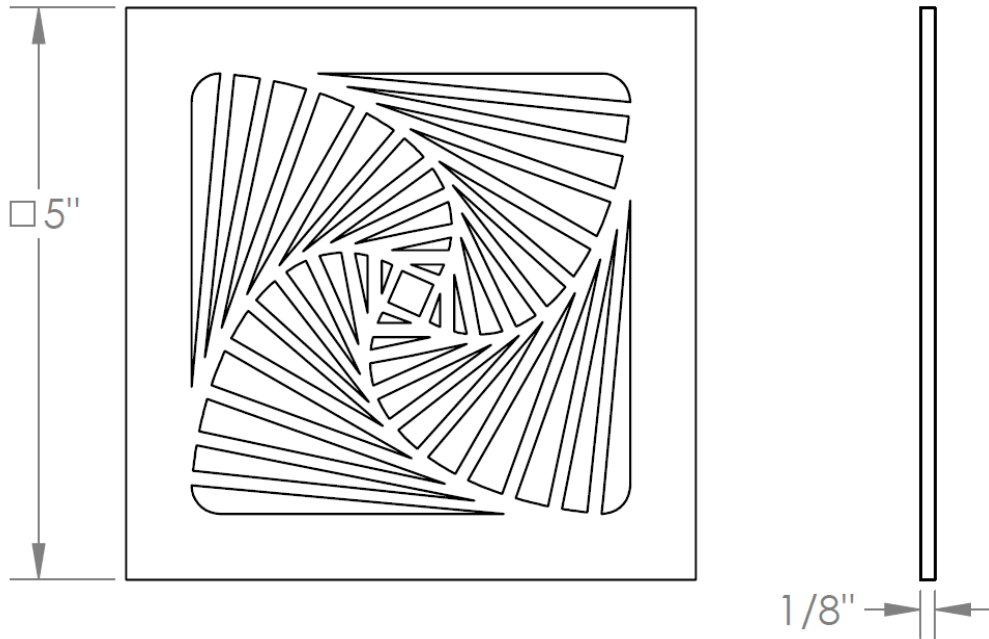

SD2

Designer Shower Drain - Strainer Only

WATERMARK DESIGNS 8/24/2015

350 Dewitt Ave Brooklyn NY 11207 USA T 718 257 2800 F 718 257 2144 info@watermark-designs.com