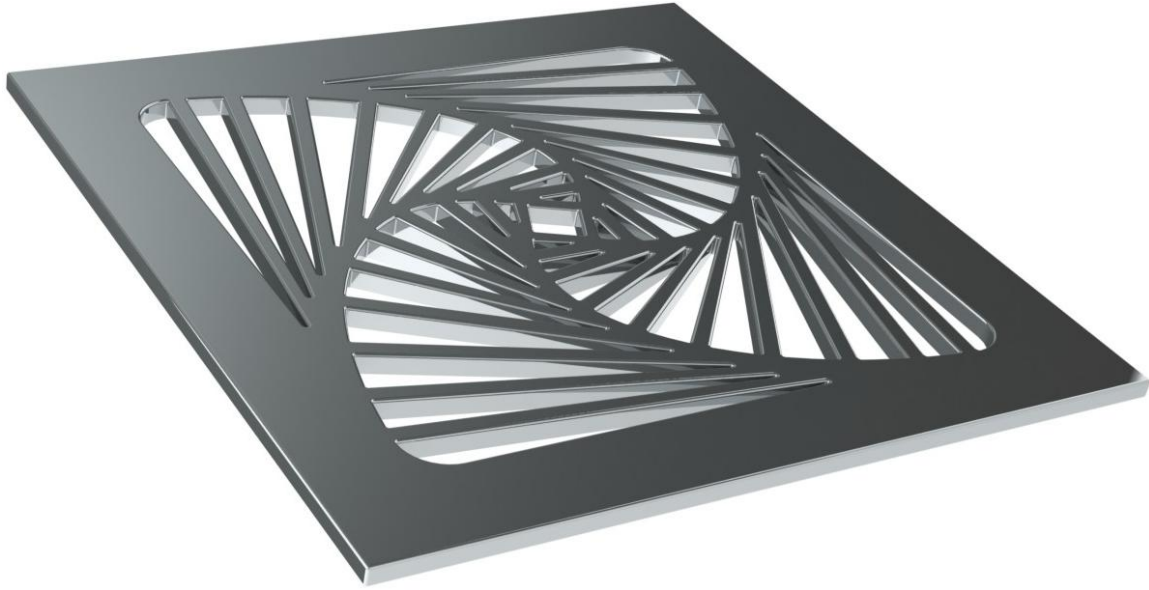

SD2

Designer Shower Drain - Strainer Only

WATERMARK DESIGNS 8/24/2015

350 Dewitt Ave Brooklyn NY 11207 USA T 718 257 2800 F 718 257 2144 info@watermark-designs.com