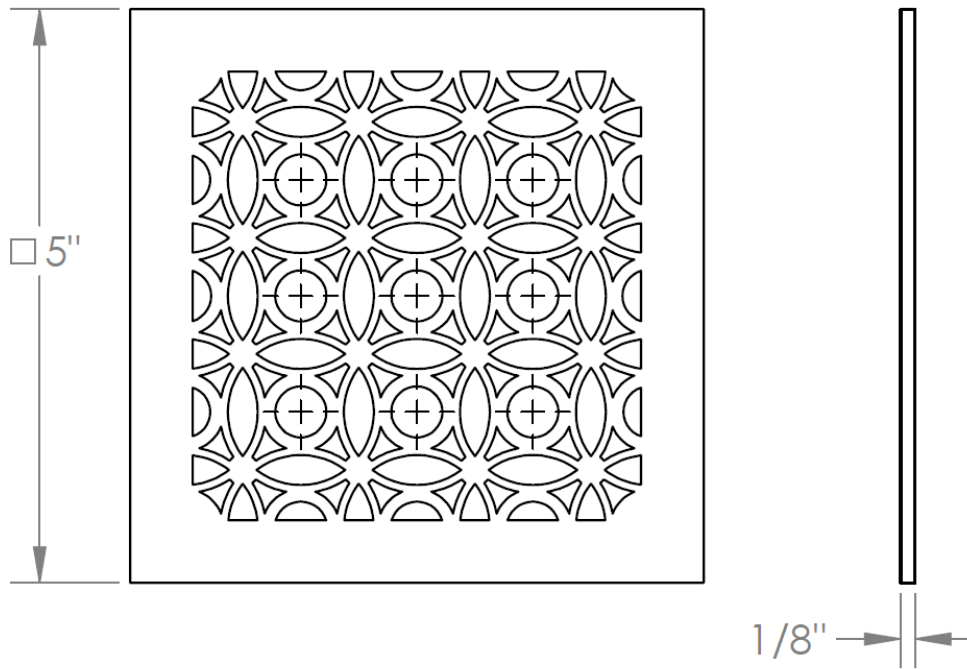

SD3

Designer Shower Drain - Strainer Only

WATERMARK DESIGNS 8/24/2015

350 Dewitt Ave Brooklyn NY 11207 USA T 718 257 2800 F 718 257 2144 info@watermark-designs.com