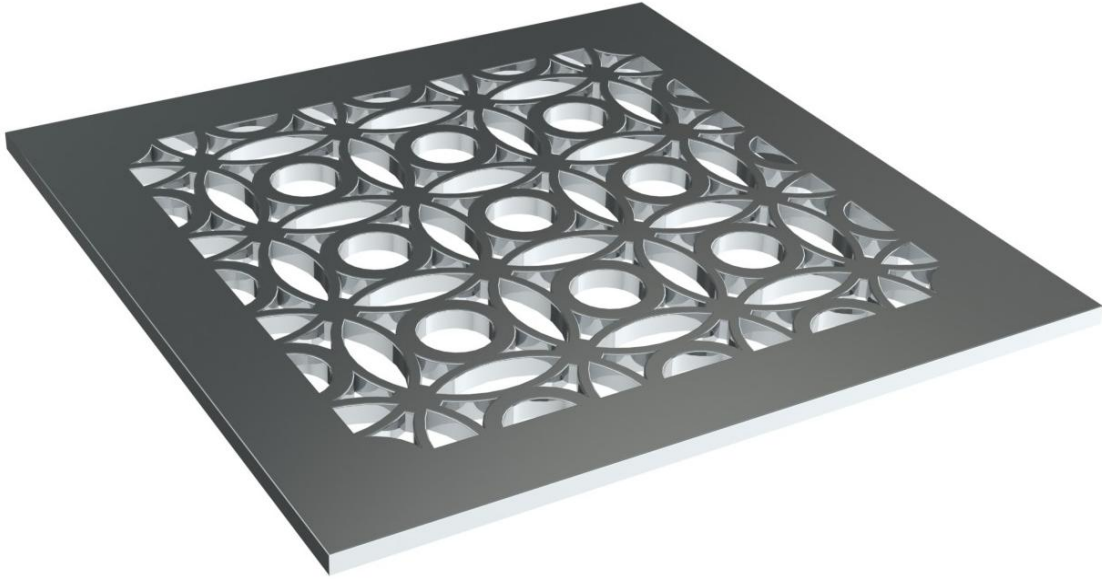

SD3

Designer Shower Drain - Strainer Only

WATERMARK DESIGNS 8/24/2015

350 Dewitt Ave Brooklyn NY 11207 USA T 718 257 2800 F 718 257 2144 info@watermark-designs.com